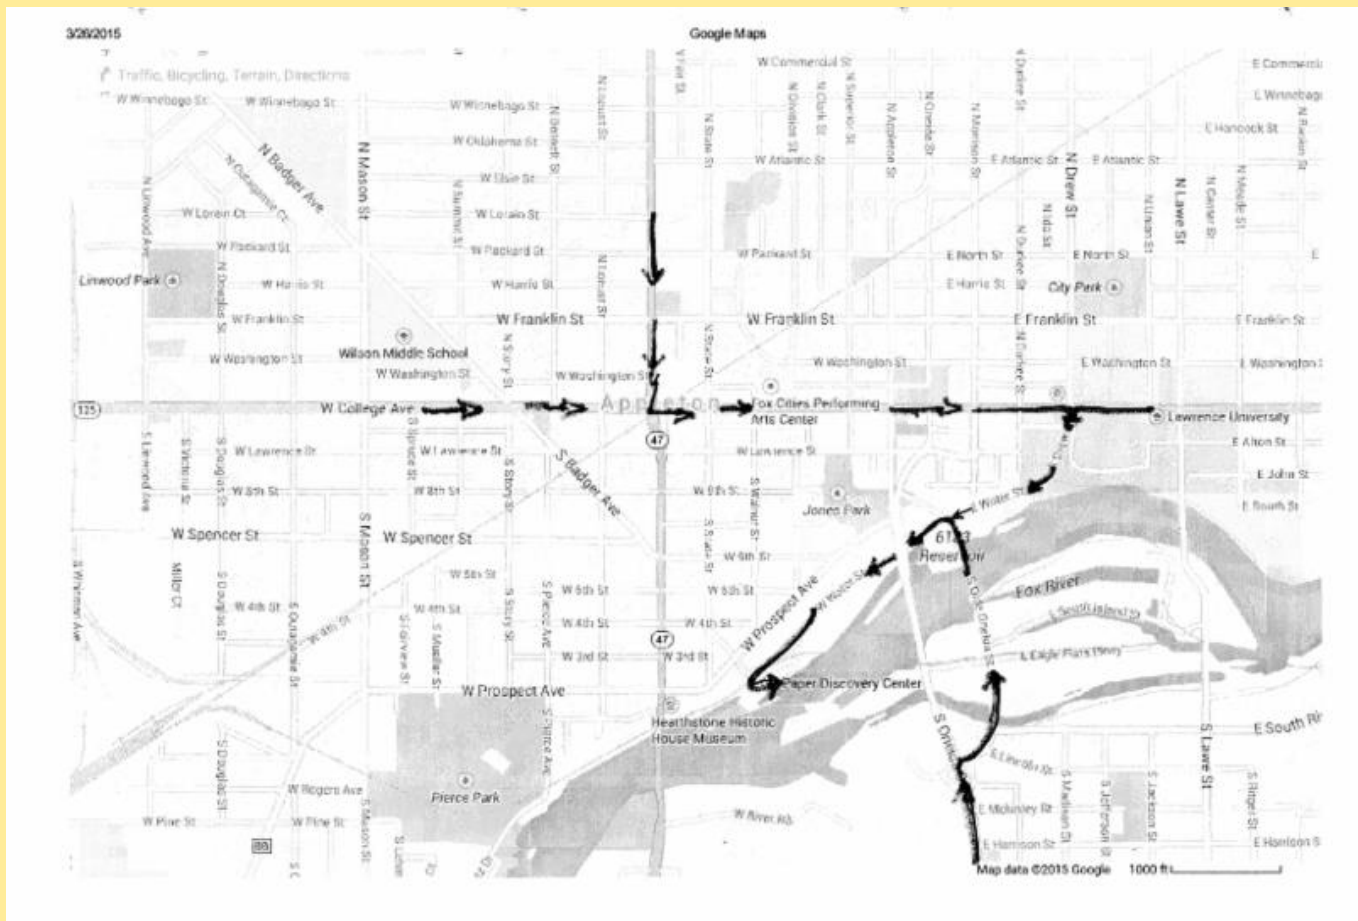

Detour alert - we have road construction!

Jackman Street and Prospect Avenue will be closed throughout the summer for removal and replacement of the Jackman Street overhead on Prospect Avenue. It is anticipated that this construction will be completed in late August.

Access to W. Water Street to the Atlas Mill Building and Fratellos restaurant will be available via Olde Oneida Street, and Drew Street to E. Water Street.

- *If you are coming to the Paper Discovery Center from the south, take Oneida Street north to Olde Oneida Street. Follow Olde Oneida Street across the river to Water Street. Turn left at the stop sign, and proceed to the Atlas Mill Building*
- *If you are approaching from the east, west or north, take College Avenue to Drew Street. Turn down the hill on Drew Street (south). Drew Street becomes E. Water Street at the curve by the Lawrence University tennis courts. Stay on Water Street until you see the Atlas Mill building on the left.*