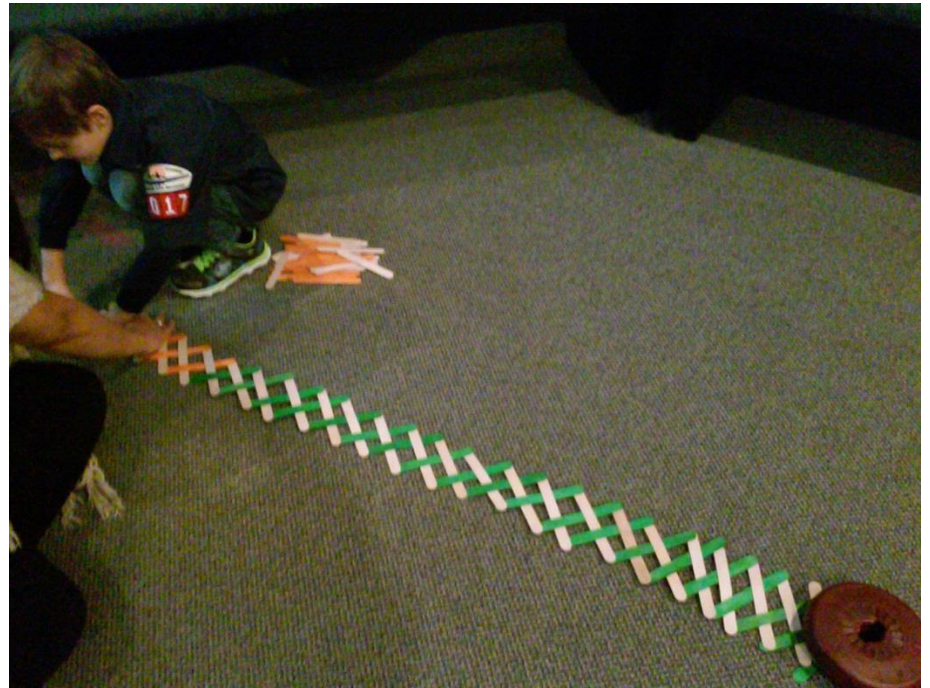

Bear Adventure Make it Move Workshop

Bear Cub Scouts learn all about simple machines and then put their imaginations to work building a complex “Rube Goldberg” type machine!

Building an “exploding craft stick reaction”